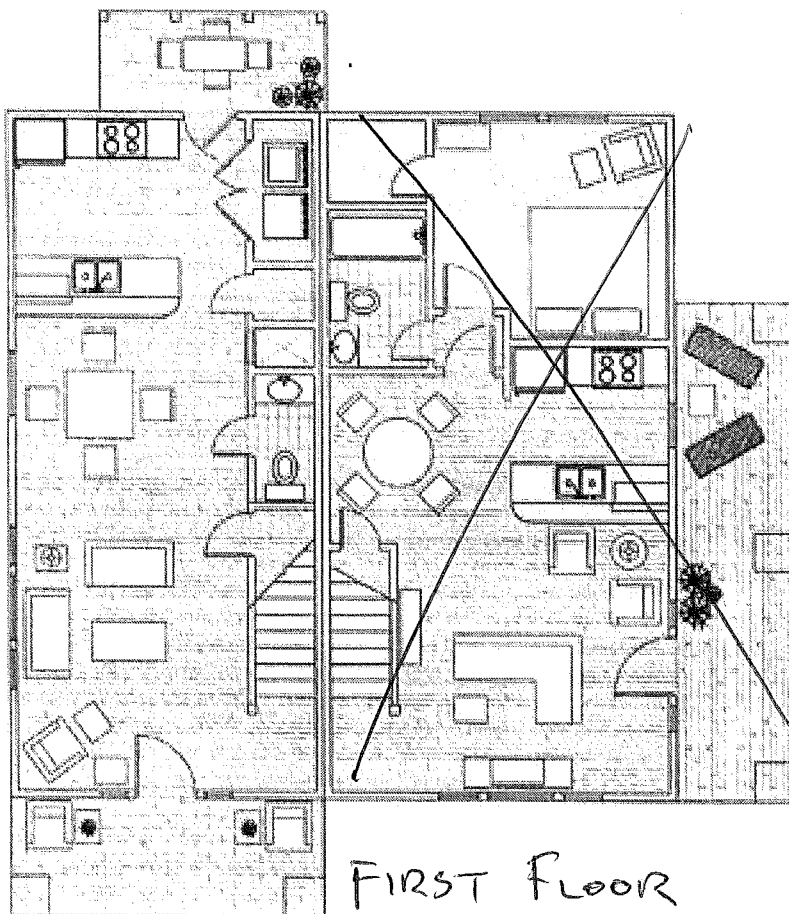

THE  WOODLANDS

ATHEENS

490 Barnett Shoals Road
Athens, GA 30605

SECOND FLOOR

Sycamore

2 BR, 2.5 Bath Townhome

1120 sq.ft.

Living Rm / Dining Rm 12 x 24

Front Bedroom 11.5 x 12

Back Bedroom 11.5 x 13

Front Porch 5 x 16

Back Porch 5 x 13

FIRST FLOOR